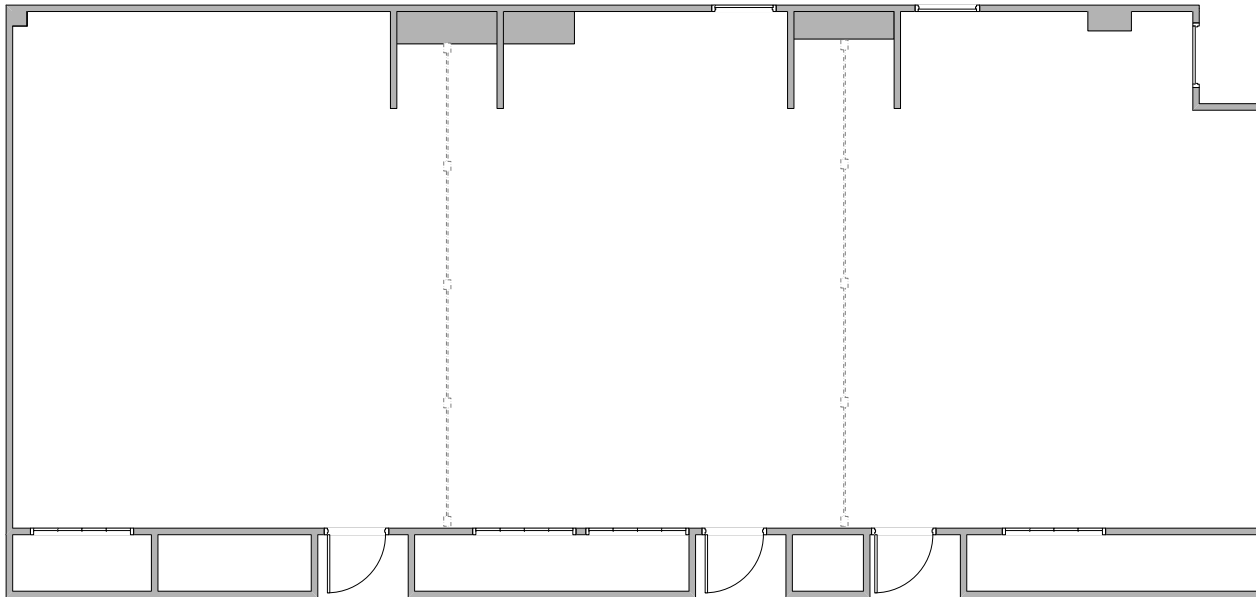

S/BK - 0:30/0:30

Hub Meeting Rooms 1-2

S/BK - 0:30/0:30

Hub Meeting Rooms 3-5